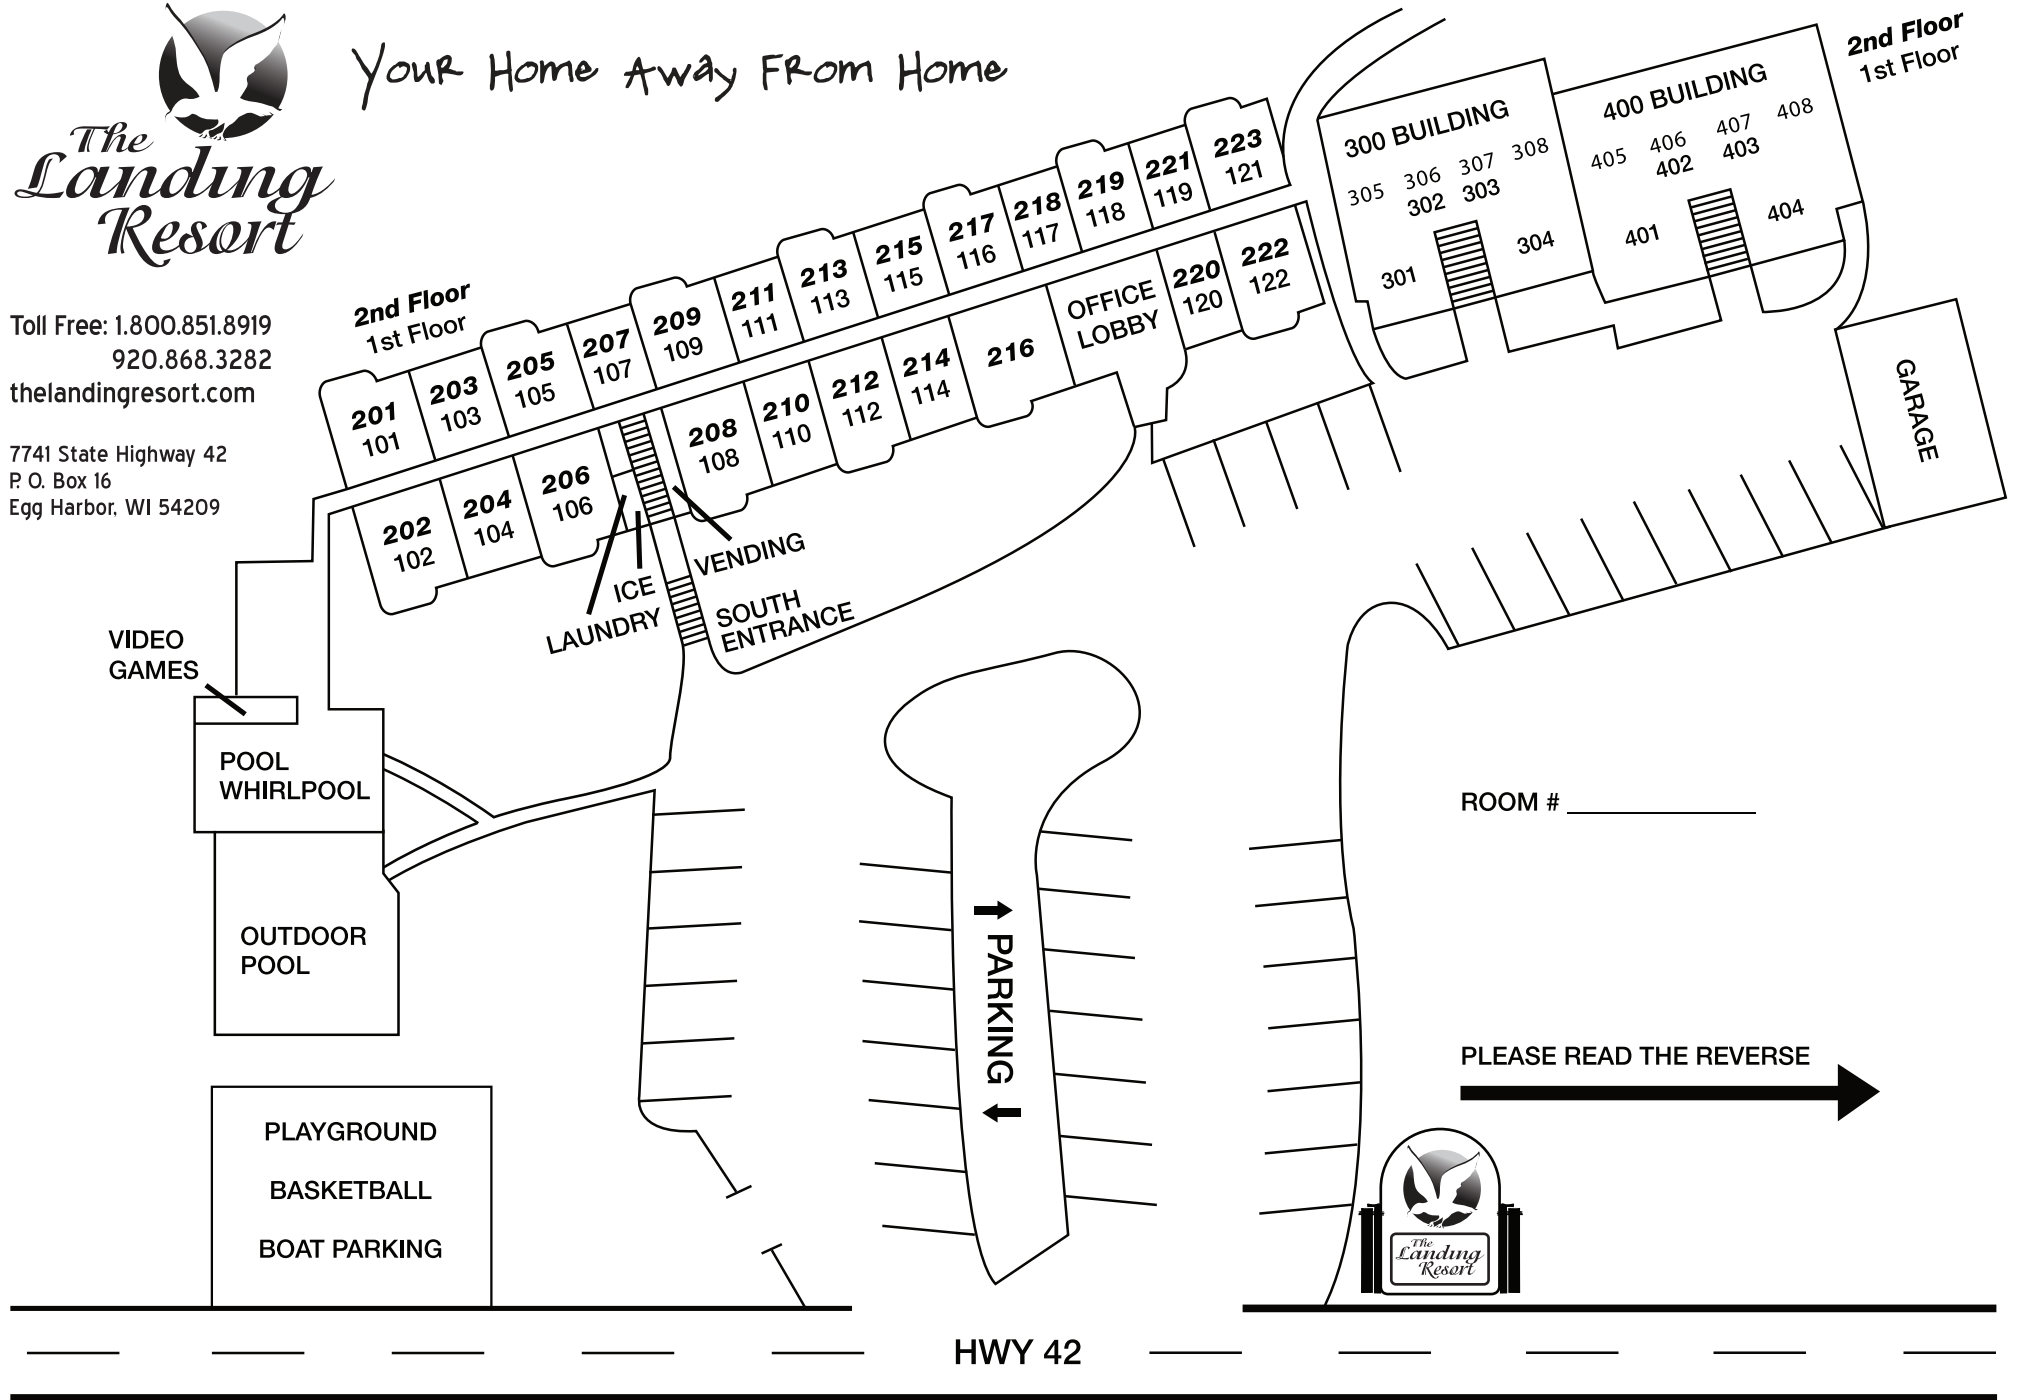

Your Home Away From Home

Toll Free: 1.800.851.8919
920.868.3282
thelandingresort.com

7741 State Highway 42
P.O. Box 16
Egg Harbor, WI 54209

ROOM # _____

PLEASE READ THE REVERSE

HWY 42