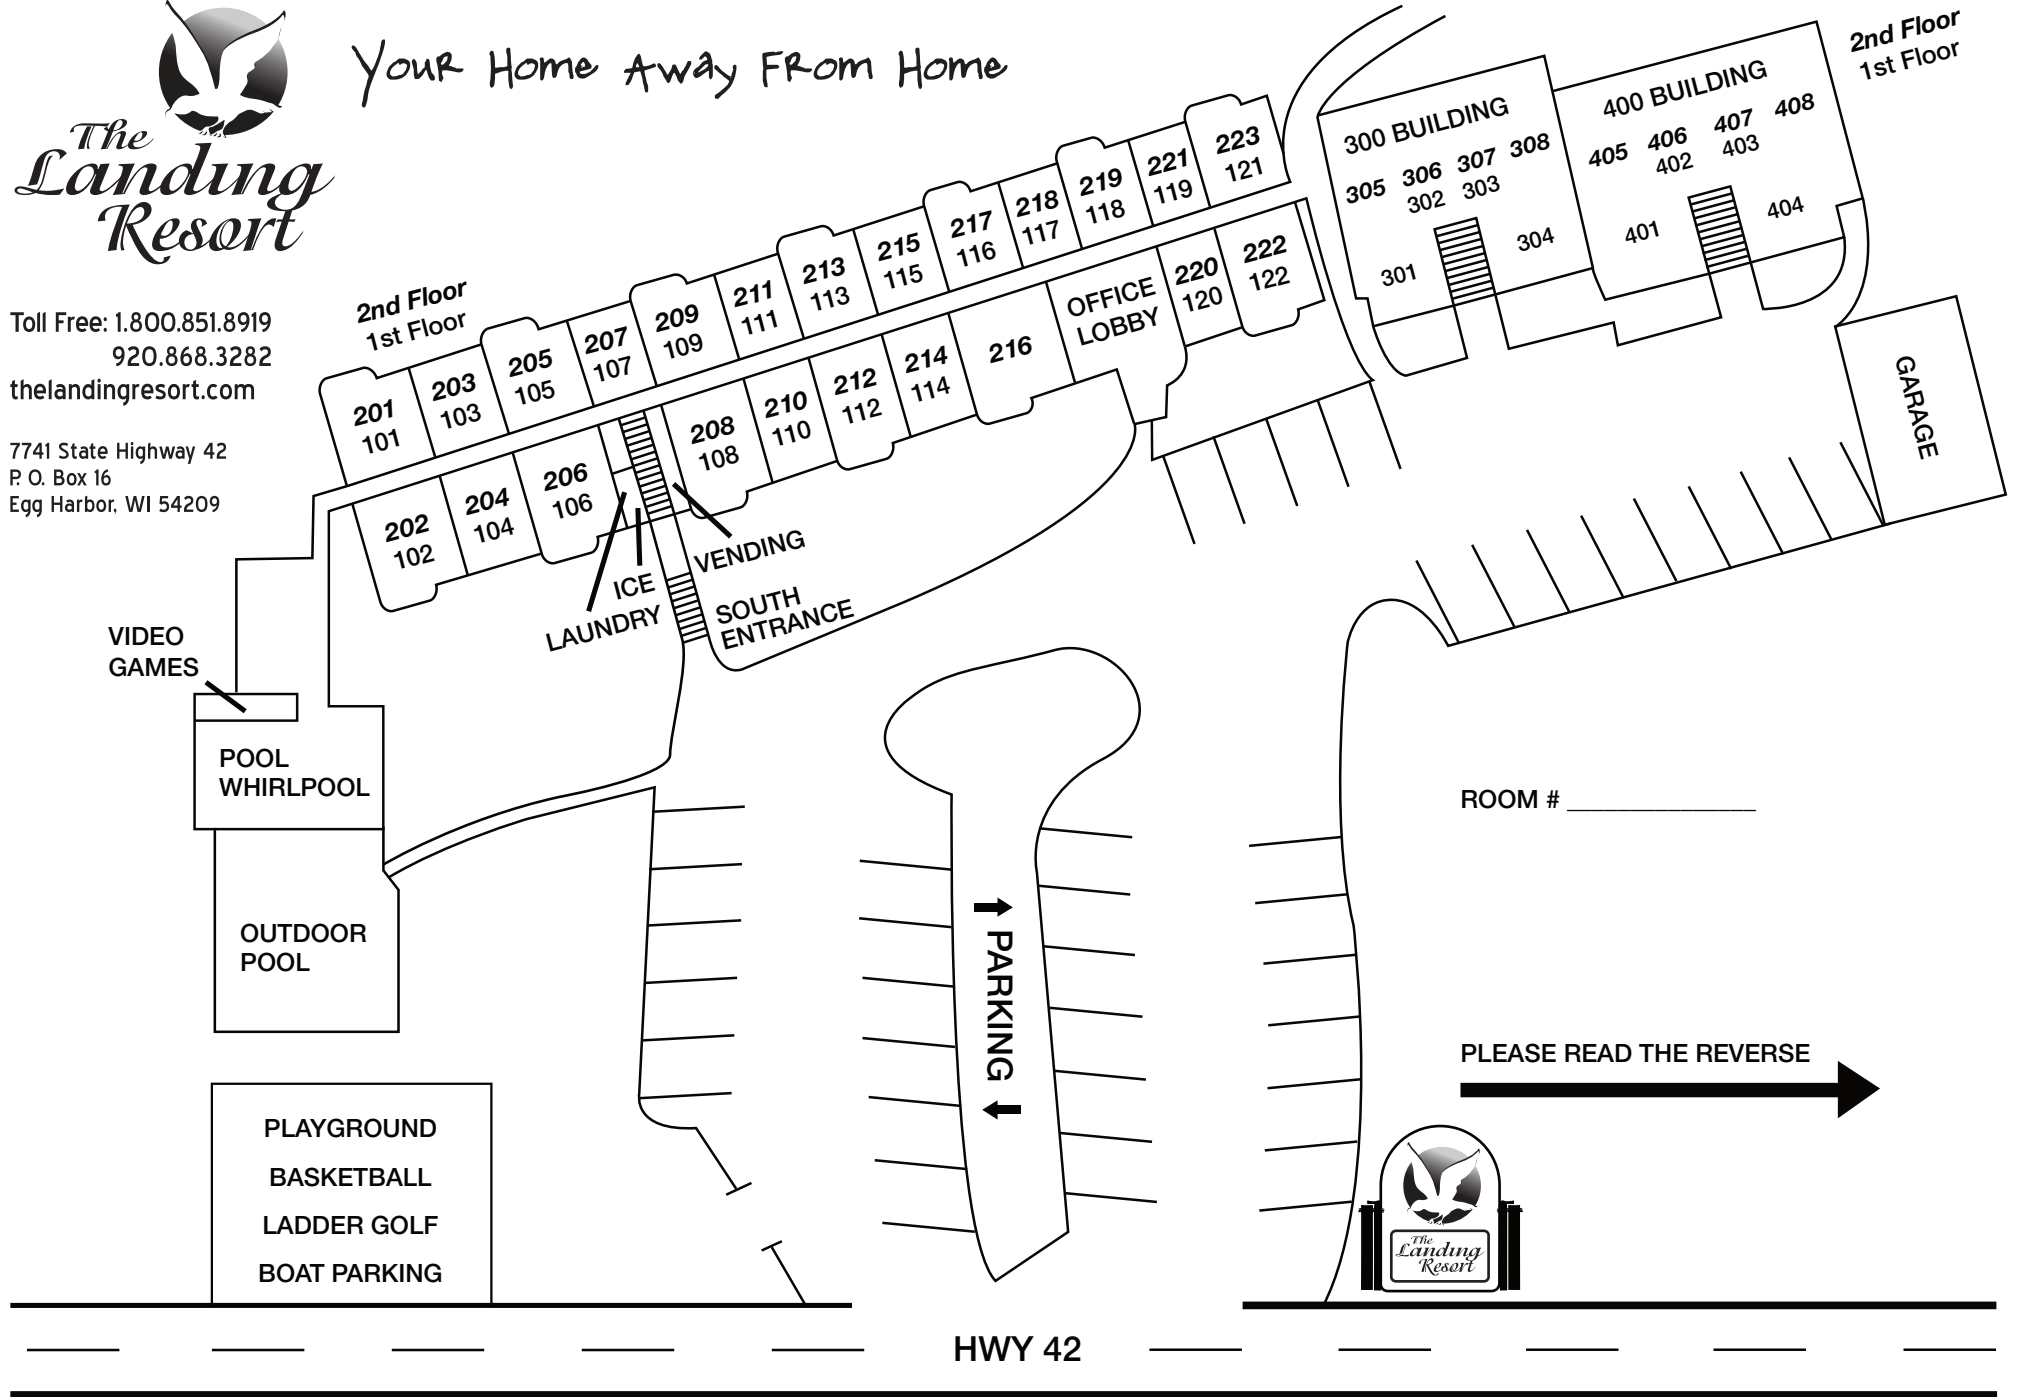

Your Home Away From Home

Toll Free: 1.800.851.8919
920.868.3282
thelandingresort.com

7741 State Highway 42
P.O. Box 16
Egg Harbor, WI 54209

ROOM # _____

PLEASE READ THE REVERSE

HWY 42